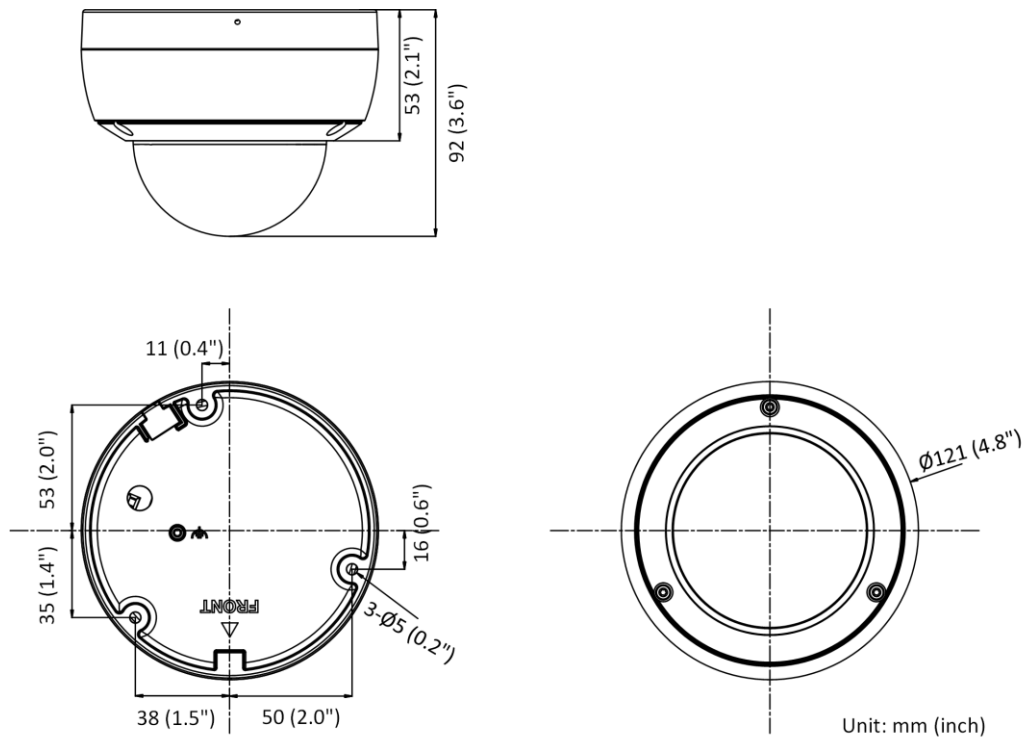

Startup and Operating Conditions	-30 °C to 60 °C (-22 °F to 140 °F). Humidity 95% or less (non-condensing)
Power Supply	12 VDC ± 25%, reverse polarity protection PoE: 802.3af, class 3
Power Consumption and Current	12 VDC, 0.4 A, max. 4.8 W PoE: (802.3af, 36 V to 57 V), 0.2 A to 0.1 A, max. 6 W
Power Interface	Ø5.5 mm coaxial power plug
Material	Metal upper cover and base
Camera Dimension	Ø121 × 92 mm (4.8" × 3.6")
Package Dimension	150 × 150 × 141 mm (5.9" × 5.9" × 5.6")
Camera Weight	Approx. 585 g (1.3 lb.)
With Package Weight	Approx. 836 g (1.8 lb.)
Linkage Method	Upload to NAS/memory card, notify surveillance center, trigger record, trigger capture, audible warning
Web Client Language	33 languages English, Russian, Estonian, Bulgarian, Hungarian, Greek, German, Italian, Czech, Slovak, French, Polish, Dutch, Portuguese, Spanish, Romanian, Danish, Swedish, Norwegian, Finnish, Croatian, Slovenian, Serbian, Turkish, Korean, Traditional Chinese, Thai, Vietnamese, Japanese, Latvian, Lithuanian, Portuguese (Brazil), Ukrainian
General Function	Anti-flicker, heartbeat, mirror, privacy masks, flash log, password reset via e-mail, pixel counter
Software Reset	Yes
Approval	
EMC	FCC (47 CFR Part 15, Subpart B); CE-EMC (EN 55032: 2015, EN 61000-3-2: 2014, EN 61000-3-3: 2013, EN 50130-4: 2011 +A1: 2014); RCM (AS/NZS CISPR 32: 2015); IC (ICES-003: Issue 6, 2016); KC (KN 32: 2015, KN 35: 2015)
Safety	UL (UL 60950-1); CB (IEC 60950-1:2005 + Am 1:2009 + Am 2:2013); CE-LVD (EN 60950-1:2005 + Am 1:2009 + Am 2:2013); BIS (IS 13252(Part 1):2010+A1:2013+A2:2015); LOA (IEC/EN 60950-1)
Environment	CE-RoHS (2011/65/EU); WEEE (2012/19/EU); Reach (Regulation (EC) No 1907/2006)
Protection	Ingression protection: IP67 (IEC 60529-2013), IK10 (IEC 62262:2002)

▪ Available Model

DS-2CD2126G2-I (2.8 mm, 4 mm, 6 mm)

DS-2CD2126G2-ISU (2.8 mm, 4 mm, 6 mm)

▪ **Dimension**

▪ **Accessory**

DS-1271ZJ-120
Pendent Mount

DS-1272ZJ-120B
Wall Mount

DS-1272ZJ-120
Wall Mount