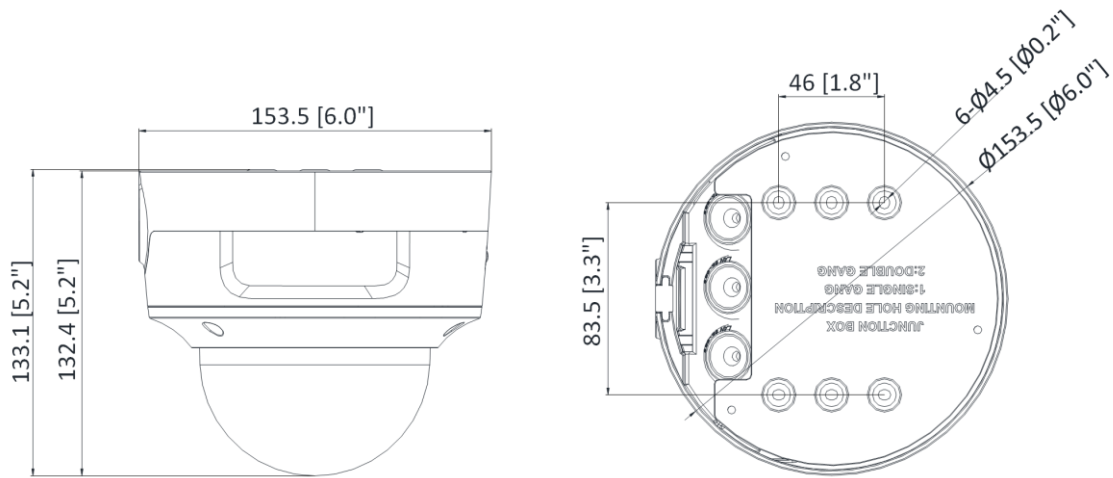

▪ **Dimension**

Unit: mm (inch)

▪ **Accessory**

▪ **Optional**

DS-1475ZJ-SUS Vertical Pole Mount	DS-1473ZJ-155 Wall Mount	DS-1476ZJ-SUS Corner Mount	DS-1473ZJ-155B Wall Mount	DS-1471ZJ-155 Pendant Mount
DS-1227ZJ-DM37 In-ceiling Mount