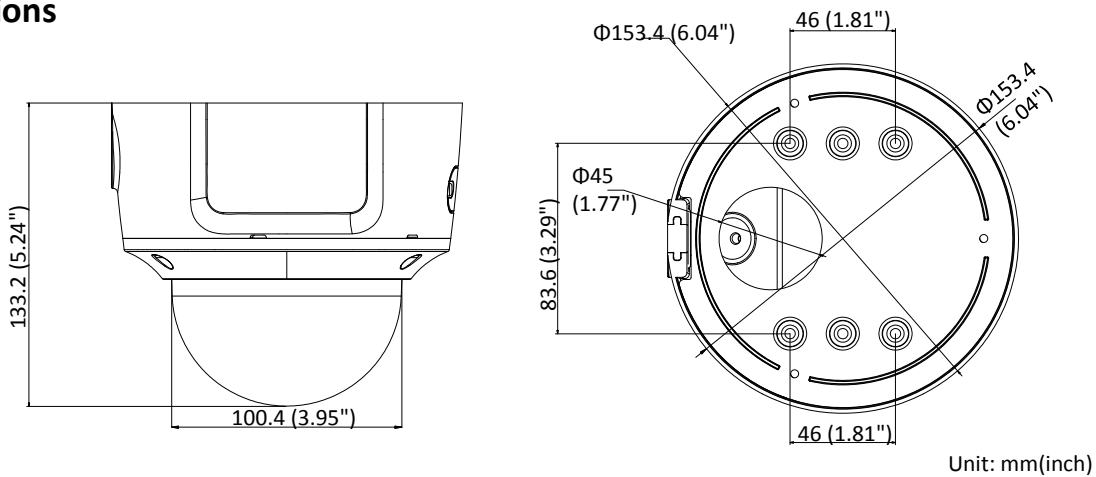

Specifications

Camera	
Image Sensor	1/2.5" Progressive Scan CMOS
Min. Illumination	Color: 0.008 lux @(F1.2, AGC ON), 0.011 lux @(F1.4, AGC ON), 0 lux with IR
Shutter Speed	1/3 s to 1/100,000 s
Slow Shutter	Yes
Day & Night	IR Cut Filter
Digital Noise Reduction	3D DNR
WDR	120dB
3-Axis Adjustment	Pan: 0° to 355°, tilt: 0° to 75°, rotate: 0° to 355°
Lens	
Focal Length	2.8 to 12 mm
Lens Type	Motorized
Aperture	F1.4
Focus	Auto
FOV	Horizontal field of view: 114° to 32° Vertical field of view: 59° to 18° Diagonal field of view: 141° to 36.5°
Lens Mount	Φ14
IR	
IR Range	Up to 30 m
Wavelength	850nm
Compression Standard	
Video Compression	Main stream: H.265/H.264 Sub stream: H.265/H.264/MJPEG Third stream: H.265/H.264
H.264 Type	Main Profile/High Profile
H.264+	Main stream supports
H.265 Type	Main Profile
H.265+	Main stream supports
Video Bit Rate	32 Kbps to 16 Mbps
Audio Compression	G722.1/G.711/G726/MP2L2/PCM/MP3
Audio Bit Rate	64Kbps(G.711)/16Kbps(G.722.1)/16Kbps(G.726)/32-192Kbps(MP2L2)/8Kbps-320Kbps(MP3)
Smart Feature-set	
Smart Event	Line crossing detection, intrusion detection, unattended baggage detection, object removal detection, face detection, scene change detection
Basic Event	Motion detection, video tampering alarm, exception (network disconnected, IP address conflict, illegal login, HDD full, HDD error)
Linkage Method	Trigger recording: memory card, network storage, pre-record and post-record Trigger captured pictures uploading: FTP, HTTP, NAS, Email Trigger notification: HTTP, ISAPI, alarm output, Email
Region of Interest	Support 1 fixed region for main stream and sub-stream
Image	
Max. Resolution	2688 × 1520
Main Stream	50Hz: 25 fps (2688 × 1520, 2304 × 1296, 1920 × 1080) 60Hz: 30 fps (2688 × 1520, 2304 × 1296, 1920 × 1080)

Material	Metal
Dimensions	Φ 153.4 × 133.2 mm (Φ 6.04" × 5.24")
Weight	Camera: 1287 g (2.8 lb.)

Available Model:

DS-2CD2745FWD-IZS (2.8 to 12 mm)

Dimensions

Accessories

DS-1471ZJ-155
Pendant Mount

DS-1473ZJ-155
Wall Mount